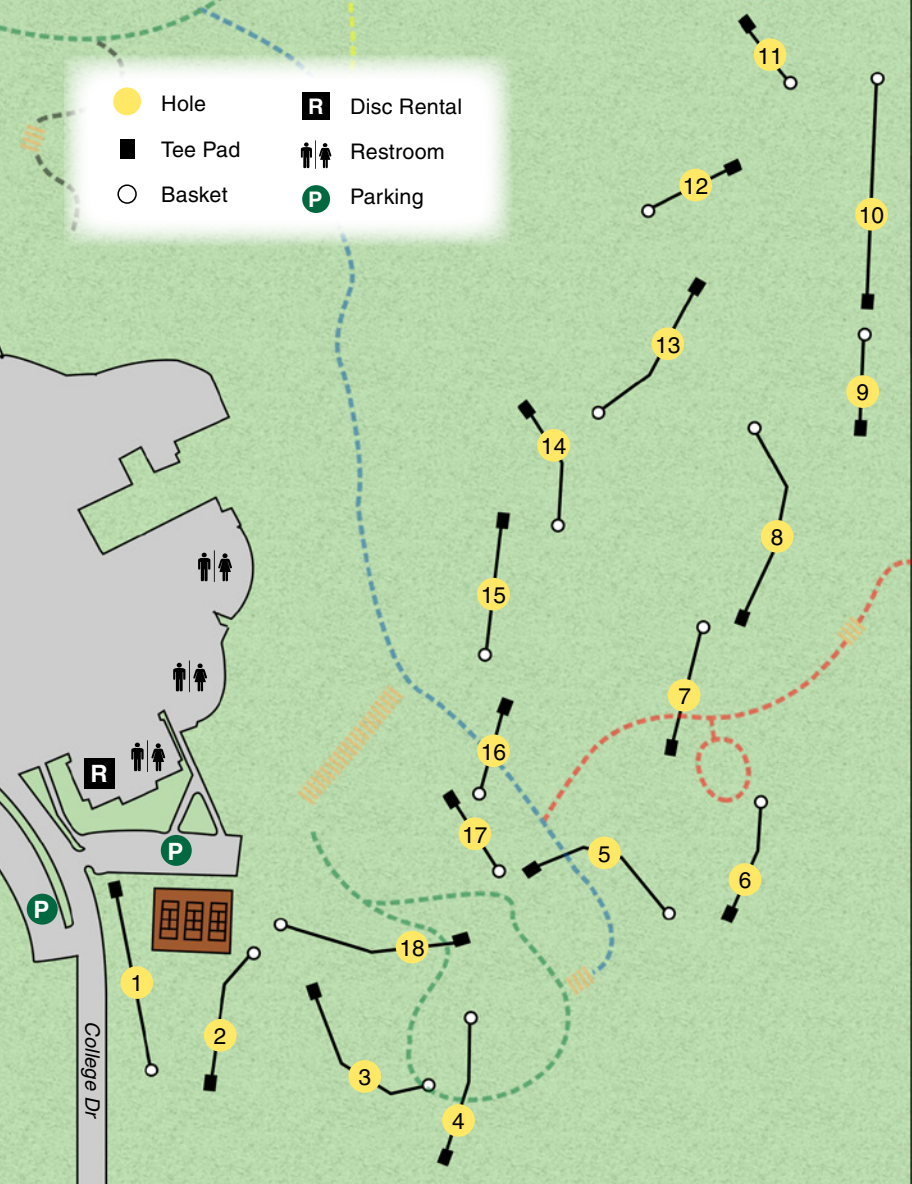

Montcalm Community College

Kenneth J. Lehman Nature Trails

DISC GOLF COURSE

- Hole
- Disc Rental
- Tee Pad
- Restroom
- Basket
- Parking

Brown Rd

Sidney Rd

College Dr